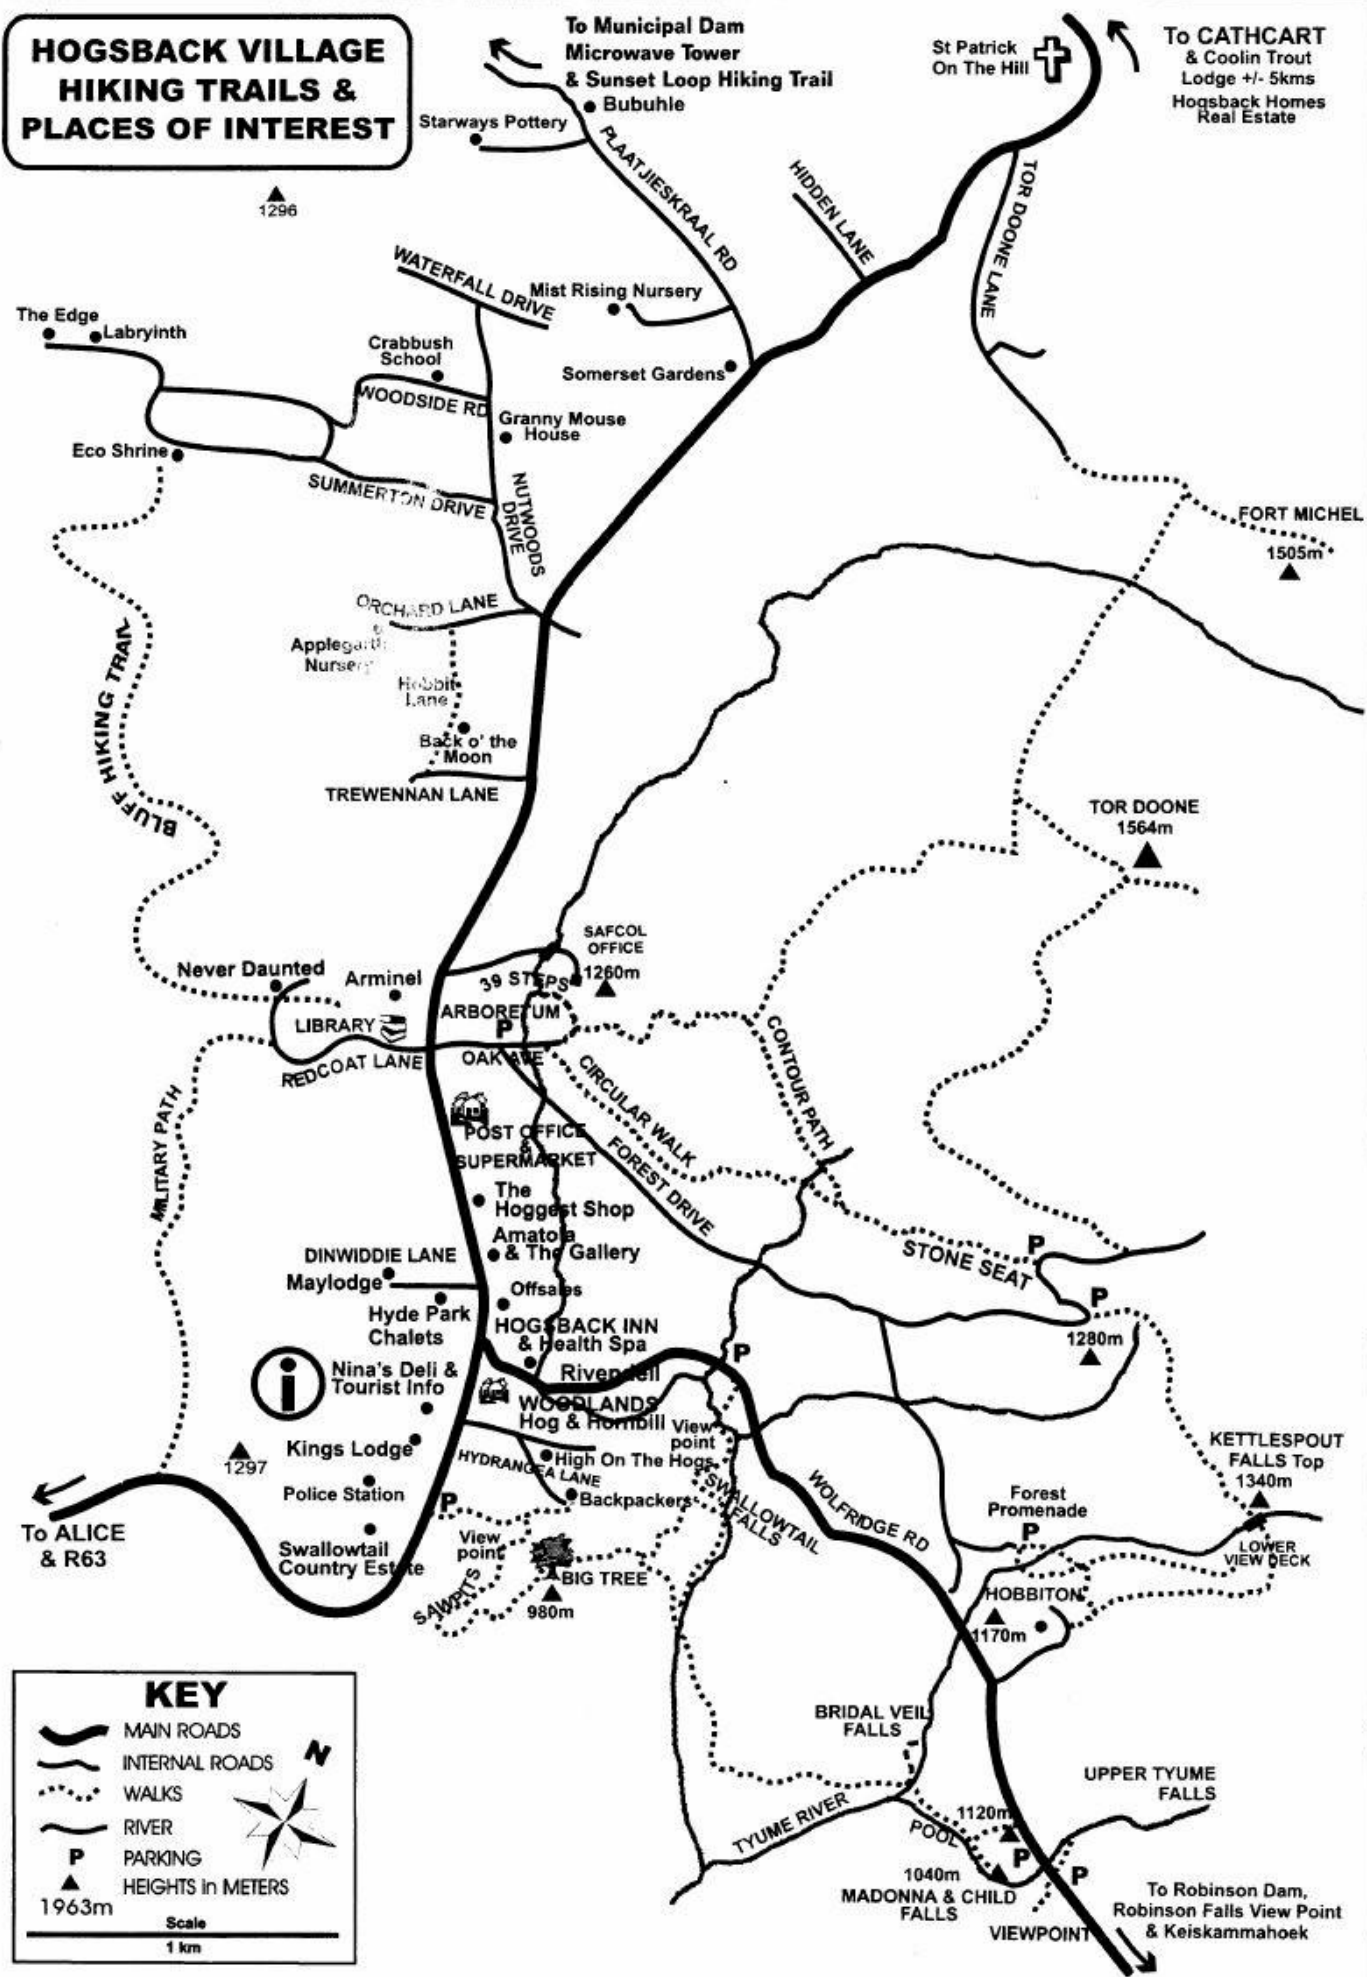

HOGSBACK VILLAGE HIKING TRAILS & PLACES OF INTEREST

To CATHCART
& Coolin Trout
Lodge +/- 5kms
Hogsback Homes
Real Estate

St Patrick
On The Hill

To Municipal Dam
Microwave Tower
& Sunset Loop Hiking Trail

KEY

- MAIN ROADS
- INTERNAL ROADS
- WALKS
- RIVER
- PARKING
- HEIGHTS in METERS

1963m

Scale
1 km

To ALICE
& R63

To Robinson Dam,
Robinson Falls View Point
& Keiskammahoek